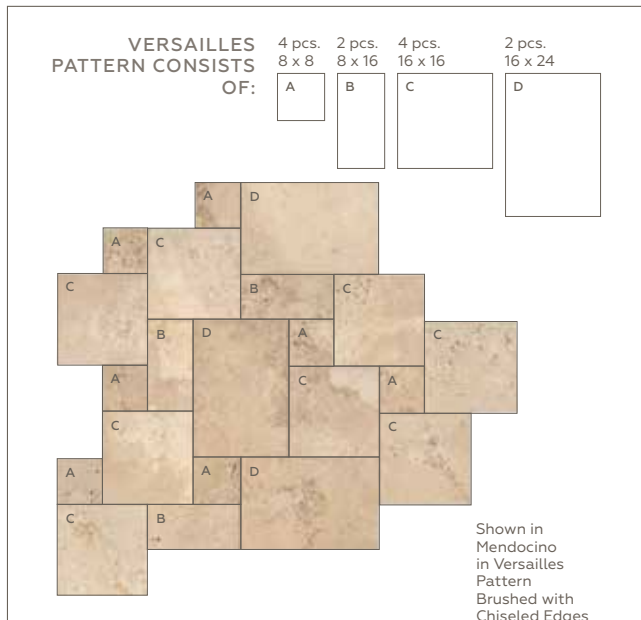

TRAVERTINE

TURCO CLASSICO T324