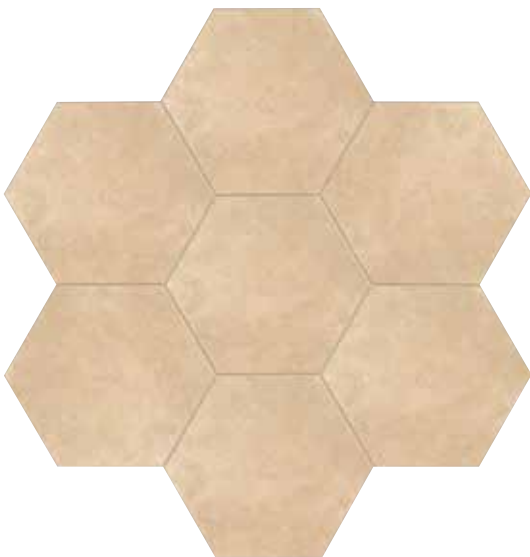

TORREON T711
18" x 20-3/4" Hexagon – Honed