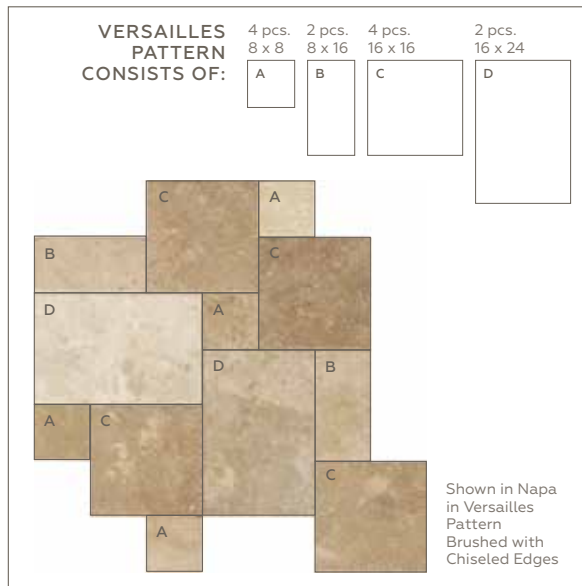

MENDOCINO BE14
24" x 24", 12" x 24", 18" x 18", 12" x 12" – Honed and Filled

MENDOCINO BE14
Versailles Pattern Brushed with Chiseled Edges

NAPA BE15

NAPA BE15
Versailles Pattern Brushed with Chiseled Edges