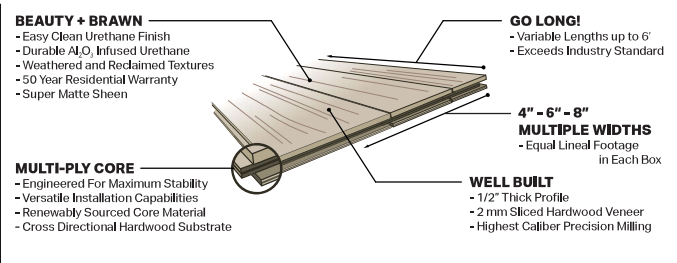

The
Saltbox
Collection

CONCORD

Unique Heritage. Timeless Style.
 First appearing in the mid-17th century, the Saltbox style home was named for its resemblance to the oft-used kitchen fixture of the day. The homes were characterized by their unique roof line, timber frame construction, and varied width plank floors. The simplicity and strength of this design has made the saltbox house a New England icon. Weathered texture, random widths, and a subdued sheen bring the historic look and feel of the Saltbox style to your home.