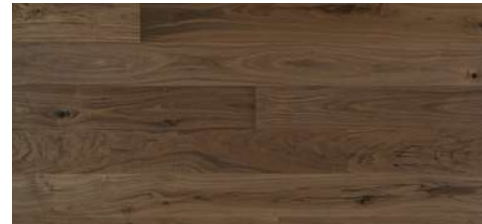

WALNUT

METSA | FOREST