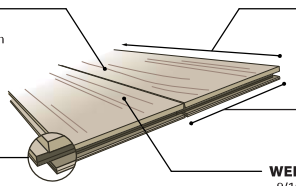

The Silvian Collection

METSA | FOREST

Simple, Versatile, Beautiful

The neutral canvas of the Silvian Collection brings beauty and warmth underfoot while accommodating nearly every decor style. Themes of organic textures, natural elements and faded tones offer a simple and understated foundation to add your unique style to, or bring an entire room to life as the crown jewel of the space. Inspired by classic Nordic stylings, the simple nature of this collection draws us closer to the essentials of life and proves once again less is more and great design is timeless.

BEAUTY + BRAWN

MULTI-PLY CORE

GO LONG!

7 1/4" WIDE PLANK
- 22.5 sq ft per box

WELL BUILT