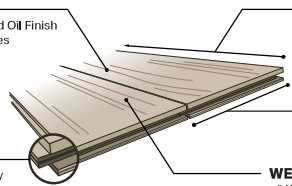

MULTI-PLY CORE

GO LONG!

8 1/2" EXTRA WIDE PLANK

WELL BUILT