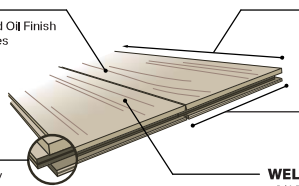

MULTI-PLY CORE

GO LONG!

8 1/2" EXTRA WIDE PLANK

WELL BUILT